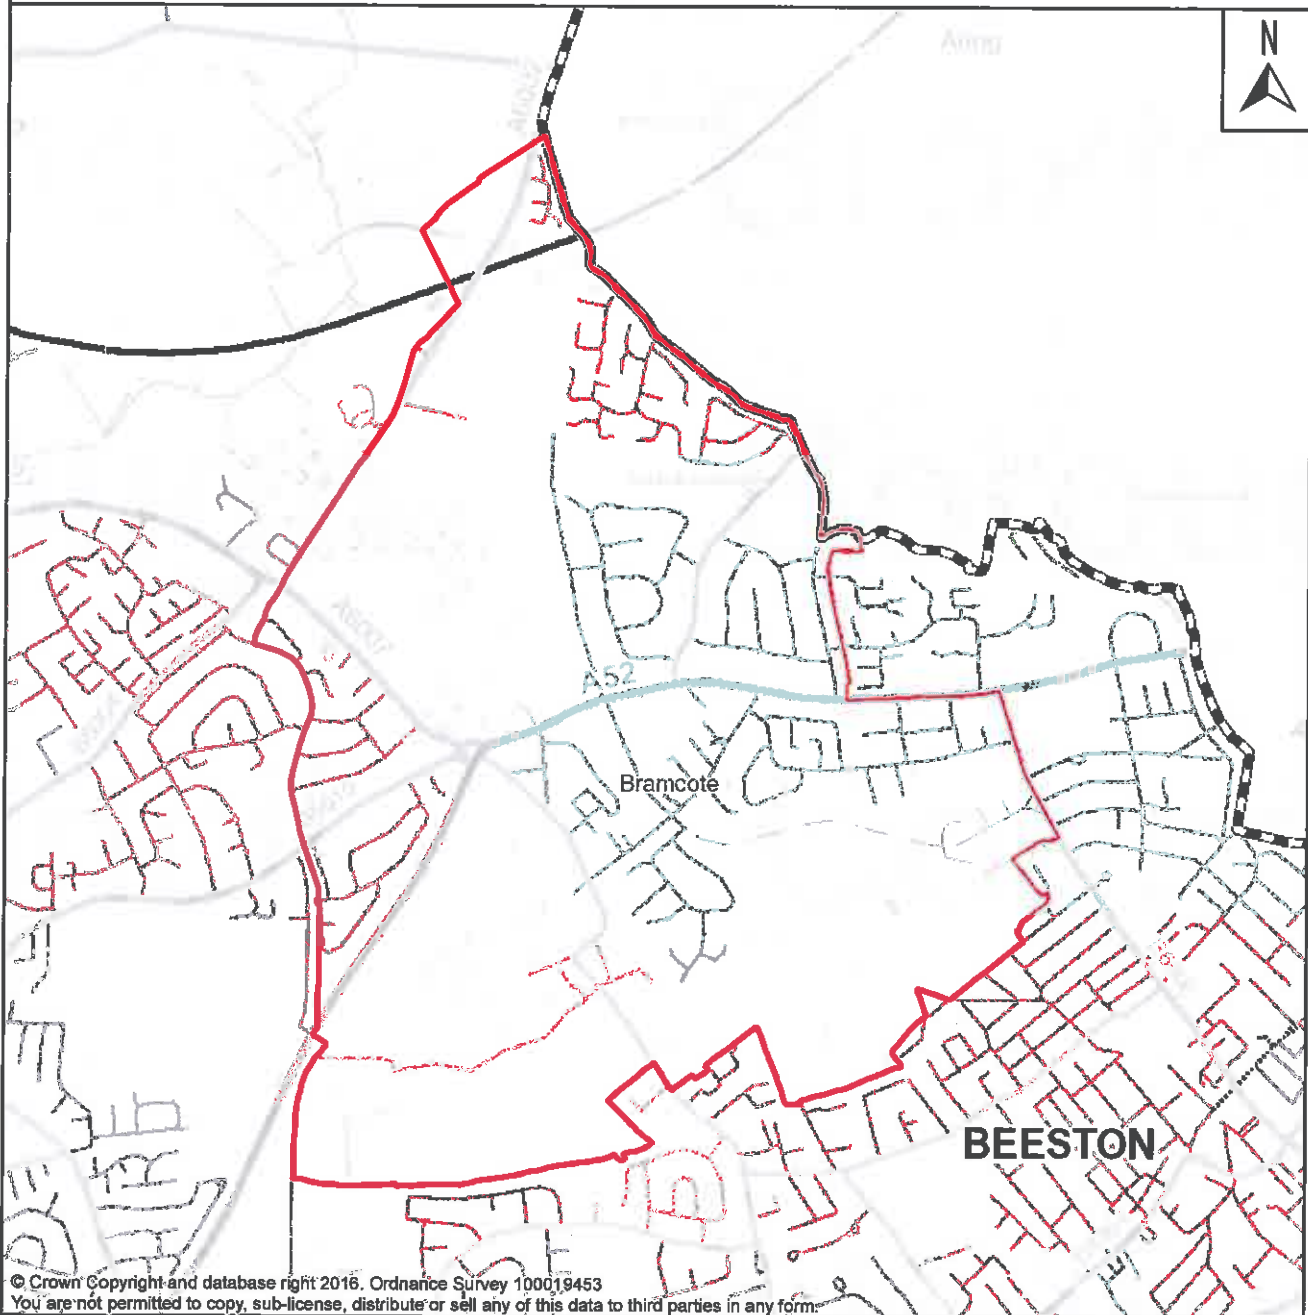

NEIGHBOURHOOD PLANNING NOTICE

The Neighbourhood Planning (General) Regulations 2012 (Article 7)

In accordance with the above Regulations, notice is hereby given that Broxtowe Borough Council has **DESIGNATED** the following neighbourhood area:

Name of Neighbourhood Area: **BRAMCOTE NEIGHBOURHOOD AREA**

Name of 'relevant body': **BRAMCOTE NEIGHBOURHOOD FORUM**

© Crown Copyright and database right 2016. Ordnance Survey 100019453
You are not permitted to copy, sub-license, distribute or sell any of this data to third parties in any form.